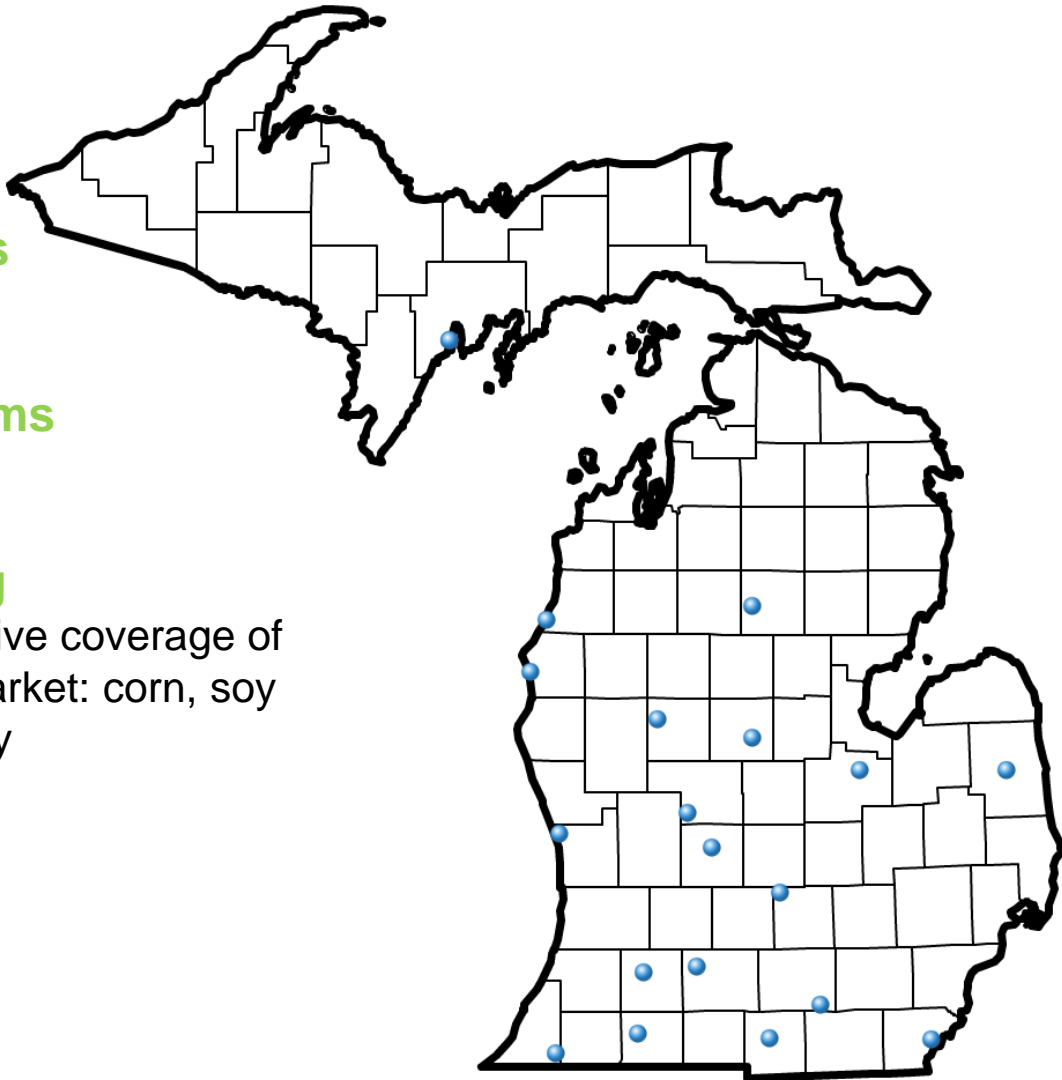

2022 MEDIA KIT

MICHIGAN AG TODAY

Affiliates

23

Broadcasters

6

Daily Programs

3

Worth Noting

- Most extensive coverage of a diverse market: corn, soy and specialty

AFFILIATE LIST

<u>Station</u>	<u>City</u>	<u>County</u>
WBCK-FM	Battle Creek	Calhoun
WBRN-AM/FM	Big Rapids	Mecosta
WCSR-AM/FM	Hillsdale	Hillsdale
WDBC-AM	Escanaba	Delta
WGHN-FM	Grand Haven	Ottawa
WGLM-AMFM	Greenville	Montcalm
WION-AM	Ionia	Ionia
WJIM-AM	Lansing	Ingham
WKFR-FM	Kalamazoo	Kalamazoo
WKHM-AM	Brooklyn	Jackson
WLDN-FM	Ludington	Mason
WMIC-AM	Sandusky	Sanilac
WMIM-FM	Monroe	Monroe
WMLQ-AM	Manistee	Manistee
WMMI-AM/FM	Mr. Pleasant	Isabella
WRCI-FM	Three Rivers	St Joseph
WSGW-AM	Saginaw	Saginaw
WTRC-FM	Niles	Cass
WTWS-FM	Houghton Lake	Roscommon
WYKX-FM	Escanaba	Delta

FARM BROADCASTERS

Eric Pfeiffer – NAFB Farm Broadcaster

Eric is a farm news reporter for MAT. He directs coverage of national and regional farm news. In addition, his experience as a radio news director and technical background from AT&T make him uniquely qualified for today's multimedia environment. He recently served as a regional Vice President for the National Association of Farm Broadcasting.

Terry Henne – NAFB Farm Broadcaster

Terry has been a voice serving Michigan agriculture for over 40 years. As Farm Director at WSGW in Saginaw, Henne also is a special contributor to MAT. His reports from around the state and in-depth interviews with Michigan newsmakers are a regular part of MAT programs.