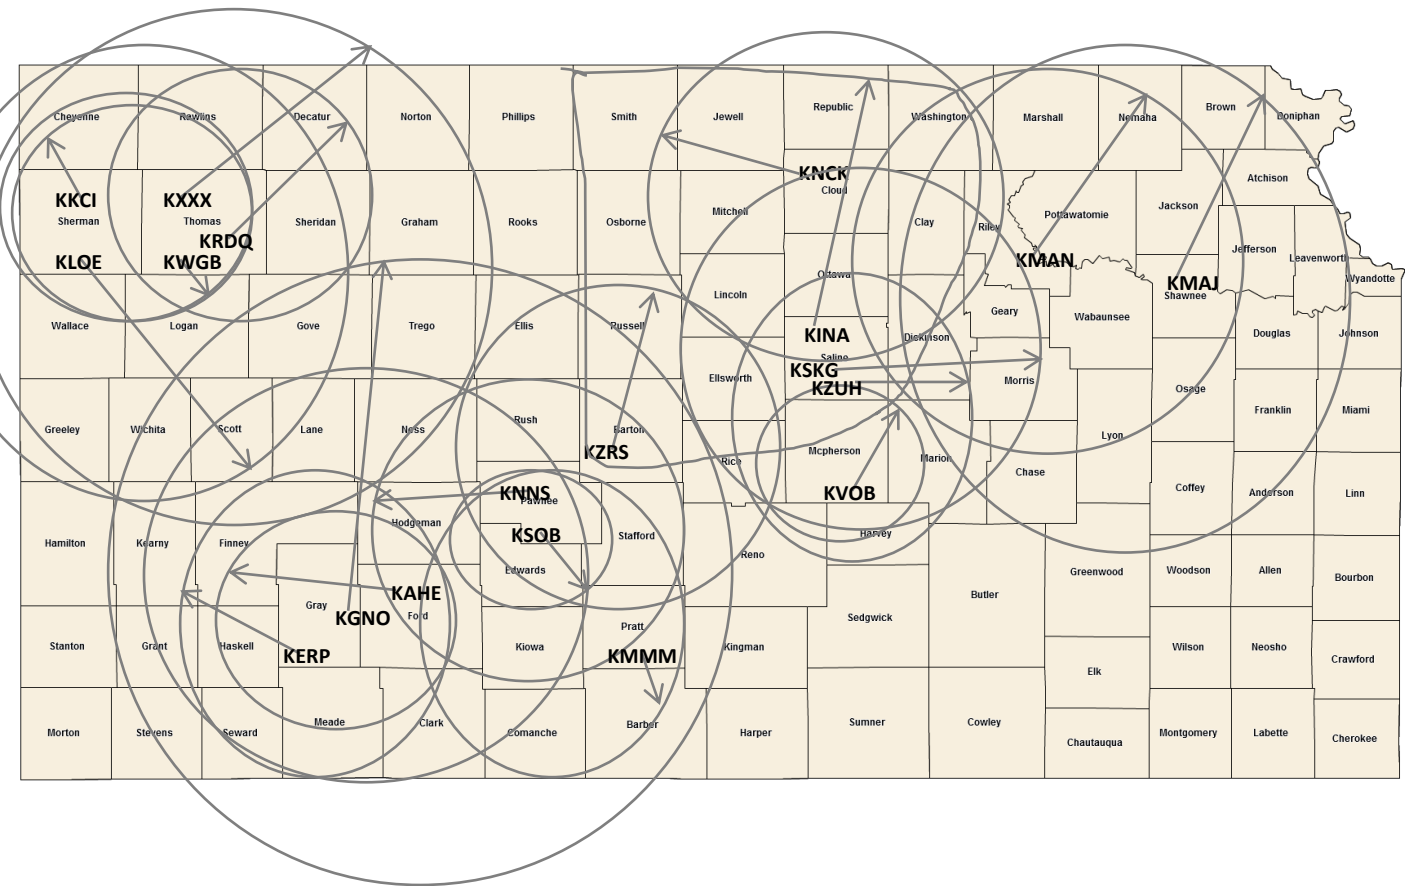

KANSAS FARM & RANCH RADIO

Affiliates

21

Broadcasters

1

Daily Programs

5

AMR

13.4 Cume

#2 in market

Worth Noting

- Growing presence in the state
- Cattle & wheat stronghold with expanding corn & soy coverage
- Flagship station KXXX

COVERAGE MAP

AFFILIATE LIST

<u>Station</u>	<u>City</u>	<u>County</u>
KAHE-FM	Dodge City	Ford
KERP-FM	Ingalls	Gray
KGNO-AM	Dodge City	Ford
KINA-AM	Salina	Saline
KINA-FM	Salina	Saline
KKCI-FM	Goodland	Sherman
KLOE-AM	Goodland	Sherman
KMAJ-AM	Topeka	Shawnee
KMAN-AM	Manhattan	Riley
KMMM-AM	Pratt	Pratt
KNCK-FM	Concordia	Cloud
KNNS-AM	Larned	Pawnee
KRDQ-FM	Colby	Thomas
KSMM-AM	Liberal	Seward
KSOB-FM	Larned	Pawnee
KSKG-FM	Abilene	Saline
KVOB-FM	Lindsborg	McPherson
KWGB-FM	Colby	Thomas
KXXX-AM	Colby	Thomas
KZRS-FM	Great Bend	Barton
KZUH-FM	Salina	Saline

FARM BROADCASTERS

Austin McNorton – Farm Director

Austin is the new farm broadcaster for **the Kansas Farm and Ranch Radio Network**. Austin grew up with an agricultural background, his grandfather was a college livestock judging coach and his other grandfather lived and worked on the family farm. His father graduated from Kansas State University where he was a member of the Wildcats National Championship Livestock Judging Team and earned an animal science degree. With this foundation of his life Austin was a member and officer of his local 4-H club where he showed pigs and was a member and officer for his high school FFA Chapter where he participated in livestock judging contests and other agricultural local involvement. Austin comes to **Kansas Farm and Ranch Radio** after serving as a farm broadcaster in Southwestern Iowa, hosting a morning show talking to local community members heavily involved in Iowa ag. He is excited to represent the hard-working farmers of the state he grew up in and looks forward to sharing their stories and providing them with information.