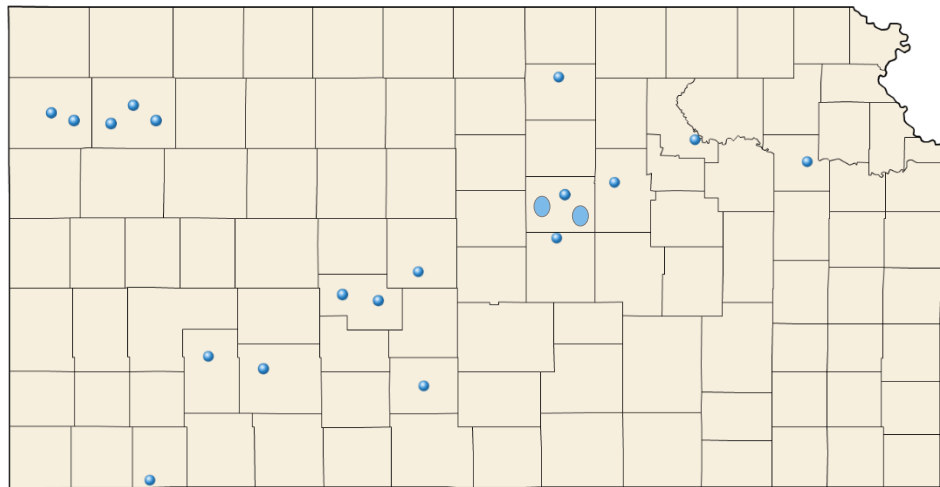

KANSAS FARM & RANCH RADIO

Affiliates

21

Broadcasters

1

Daily Programs

5

AMR

13.4 Cume

#2 in market

Worth Noting

- Growing presence in the state
- Cattle & wheat stronghold with expanding corn & soy coverage
- Flagship station KXXX

COVERAGE MAP

AFFILIATE LIST

<u>Station</u>	<u>City</u>	<u>County</u>
KAHE-FM	Dodge City	Ford
KERP-FM	Ingalls	Gray
KGNO-AM	Dodge City	Ford
KINA-AM	Salina	Saline
KINA-FM	Salina	Saline
KKCI-FM	Goodland	Sherman
KLOE-AM	Goodland	Sherman
KMAJ-AM	Topeka	Shawnee
KMAN-AM	Manhattan	Riley
KMMM-AM	Pratt	Pratt
KNCK-FM	Concordia	Cloud
KNNS-AM	Larned	Pawnee
KRDQ-FM	Colby	Thomas
KSMM-AM	Liberal	Seward
KSOB-FM	Larned	Pawnee
KSKG-FM	Abilene	Saline
KVOB-FM	Lindsborg	McPherson
KWGB-FM	Colby	Thomas
KXXX-AM	Colby	Thomas
KZRS-FM	Great Bend	Barton
KZUH-FM	Salina	Saline

FARM BROADCASTERS

Austin McNorton – Farm Director

Austin is the new farm broadcaster for **the Kansas Farm and Ranch Radio Network**. Austin grew up with an agricultural background, his grandfather was a college livestock judging coach and his other grandfather lived and worked on the family farm. His father graduated from Kansas State University where he was a member of the Wildcats National Championship Livestock Judging Team and earned an animal science degree. With this foundation of his life Austin was a member and officer of his local 4-H club where he showed pigs and was a member and officer for his high school FFA Chapter where he participated in livestock judging contests and other agricultural local involvement. Austin comes to **Kansas Farm and Ranch Radio** after serving as a farm broadcaster in Southwestern Iowa, hosting a morning show talking to local community members heavily involved in Iowa ag. He is excited to represent the hard-working farmers of the state he grew up in and looks forward to sharing their stories and providing them with information.