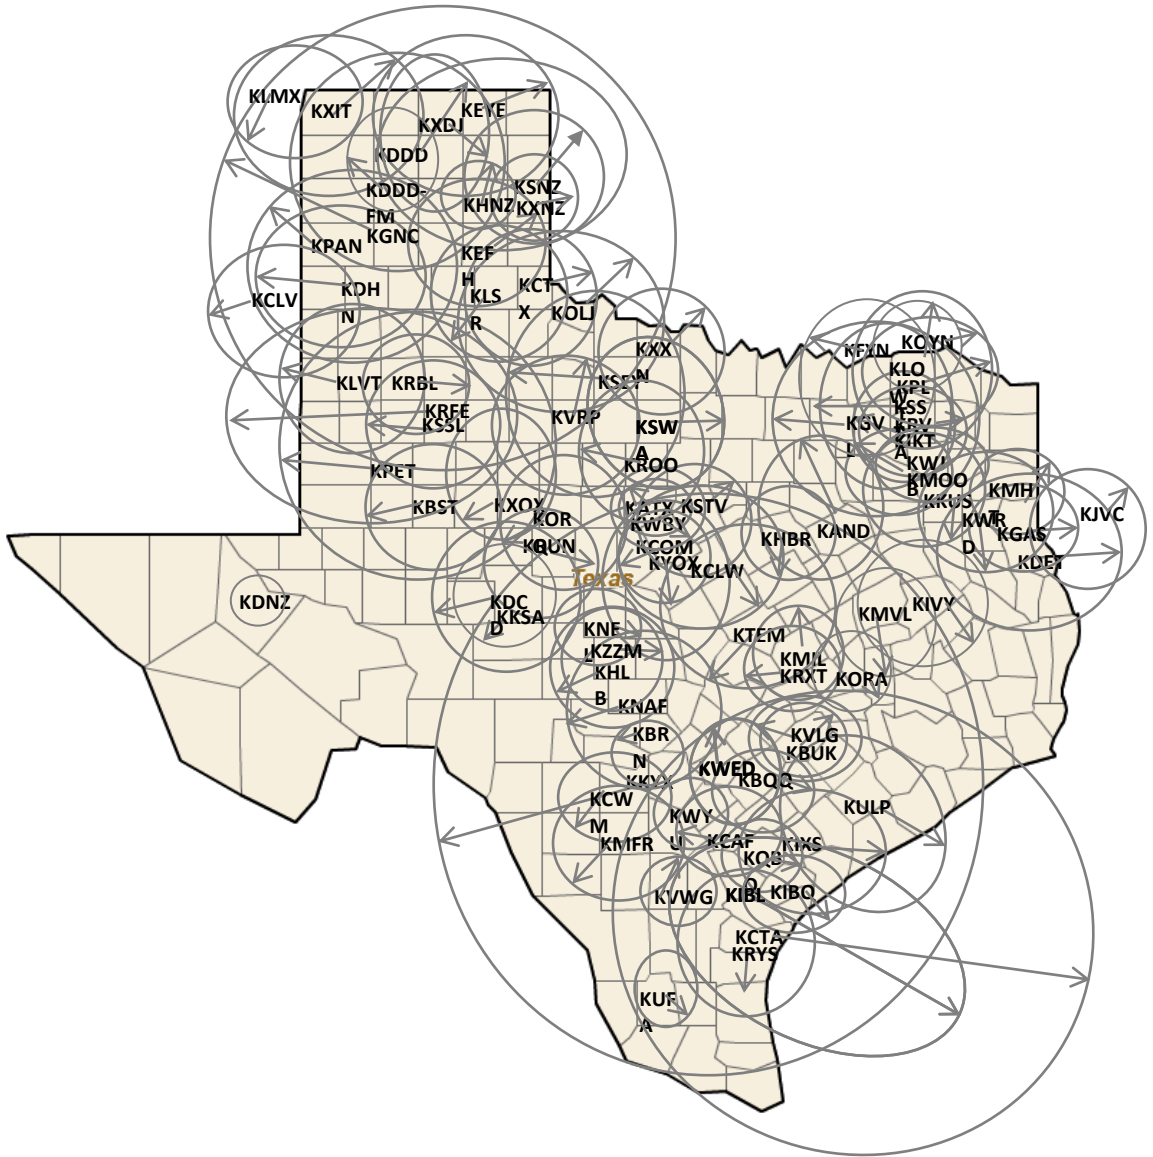

AMR

63.7 Cume
#1 in market

Worth Noting

- The Voice of the powerful Texas Farm Bureau
- Pin-point buys to cover diverse landscape and crops

COVERAGE MAP

AFFILIATE LIST

Station	City	County
KAND AM	Corsicana	Navarro
KAND AM2	Corsicana	Navarro
KATX FM	Eastland	Eastland
KBQQ FM	Smiley	Gonzales
KBRN AM	Boerne	Kendall
KBRN AM 2	Boerne	Kendall
KBST AM	Big Spring	Howard
KBST AM 2	Big Spring	Howard
KBUK FM	La Grange	Fayette
KCAF FM	Kenedy	Karnes
KCLV FM	Clovis, NM	Curry
KCLW AM	Hamilton	Hamilton
KCOM-AM	Comanche	Comanche
KCOM-AM 2	Comanche	Comanche
KCTA AM	Corpus Christi	Nueces
KCTX FM	Childress	Childress
KCWM AM	Hondo	Medina
KDCD FM	San Angelo	Tom Green
KDDD AM	Dumas	Moore
KDDD FM/FM2	Amarillo	Potter
KDET AM	Center	Shelby
KDHN AM	Dimmitt	Castro
KDHN AM2	Dimmitt	Castro
KDNZ FM	Pecos	Reeves
KEFH FM	Clarendon	Donley
KEYE AM	Perryton	Ochiltree
KEYE FM	Perryton	Ochiltree
KEYE AM2	Perryton	Ochiltree
KFYN AM	Bonham	Fannin
KFYN FM	Detroit	Red River
KFYN FM 2	Bonham	Fannin
KGAS FM	Carthage	Panola
KGNC AM	Amarillo	Potter
KGNC AM2	Amarillo	Potter
KGVL-AM	Greenville	Hunt
KGVL-AM2/FM2	Greenville	Hunt
KHBR-AM	Hillsboro	Hill
KHLB-FM	Mason	Mason
KHNZ FM	Pampa	Gray
KHNZ FM 2	Amarillo	Potter
KIBL AM	Beeville	Bee
KIBL FM	Beeville	Bee
KIBQ FM	Austwell	Refugio
KIKT-FM	Greenville	Hunt
KIVY AM	Crockett	Madison
KIVY-FM/FM2/FM3	Crockett	Madison
KIXS FM	Victoria	Victoria
KJVC FM	Mansfield, LA	DeSoto
KKSA AM	San Angelo	Tom Green
KKUS FM	Tyler	Smith
KKYX AM/AM2	San Antonio	Bexar
KLMX-FM	Clayton, NM	Union
KLOW FM	Reno	Parker
KLSR-FM	Memphis	Hall
KLVT AM	Levelland	Hockley
KMFR AM	Pearsall	Frio
KMFR FM	Pearsall	Frio
KMHT-FM	Marshall	Harrison
KMIL FM	Cameron	Milam

Like most broadcasters, Carey moved around the country early in his career, with stops at KVOO AM/FM in Tulsa, The Oklahoma Agrinet in Oklahoma City and WOW AM/FM in Omaha, NE. He returned home in 1997 and founded the Louisiana Farm Bureau Radio Network, quickly growing it into the most listened-to farm radio network in the state