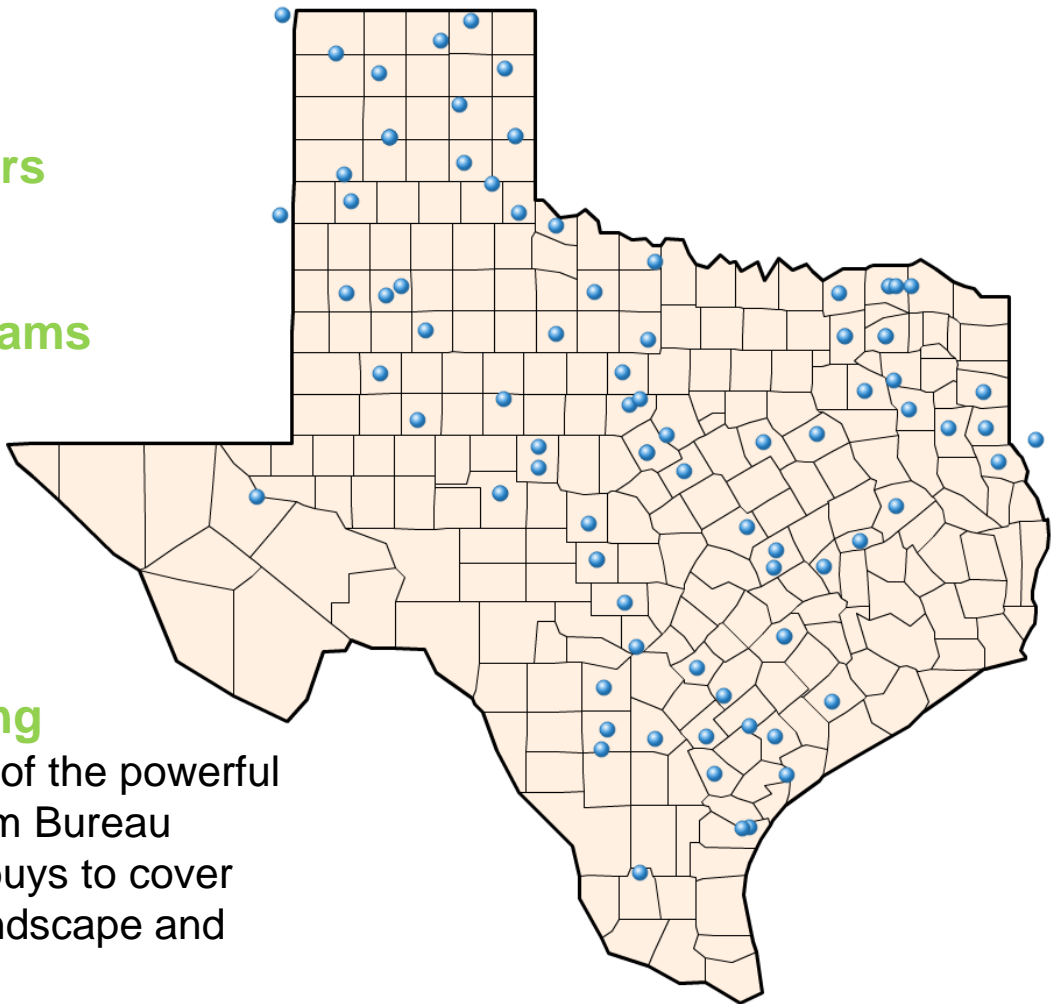

2022 MEDIA KIT

TEXAS FARM BUREAU RADIO NETWORK

Affiliates

130

Broadcasters

3

Daily Programs

6

AMR

63.7 Cume
#1 in market

Worth Noting

- The Voice of the powerful Texas Farm Bureau
- Pin-point buys to cover diverse landscape and crops